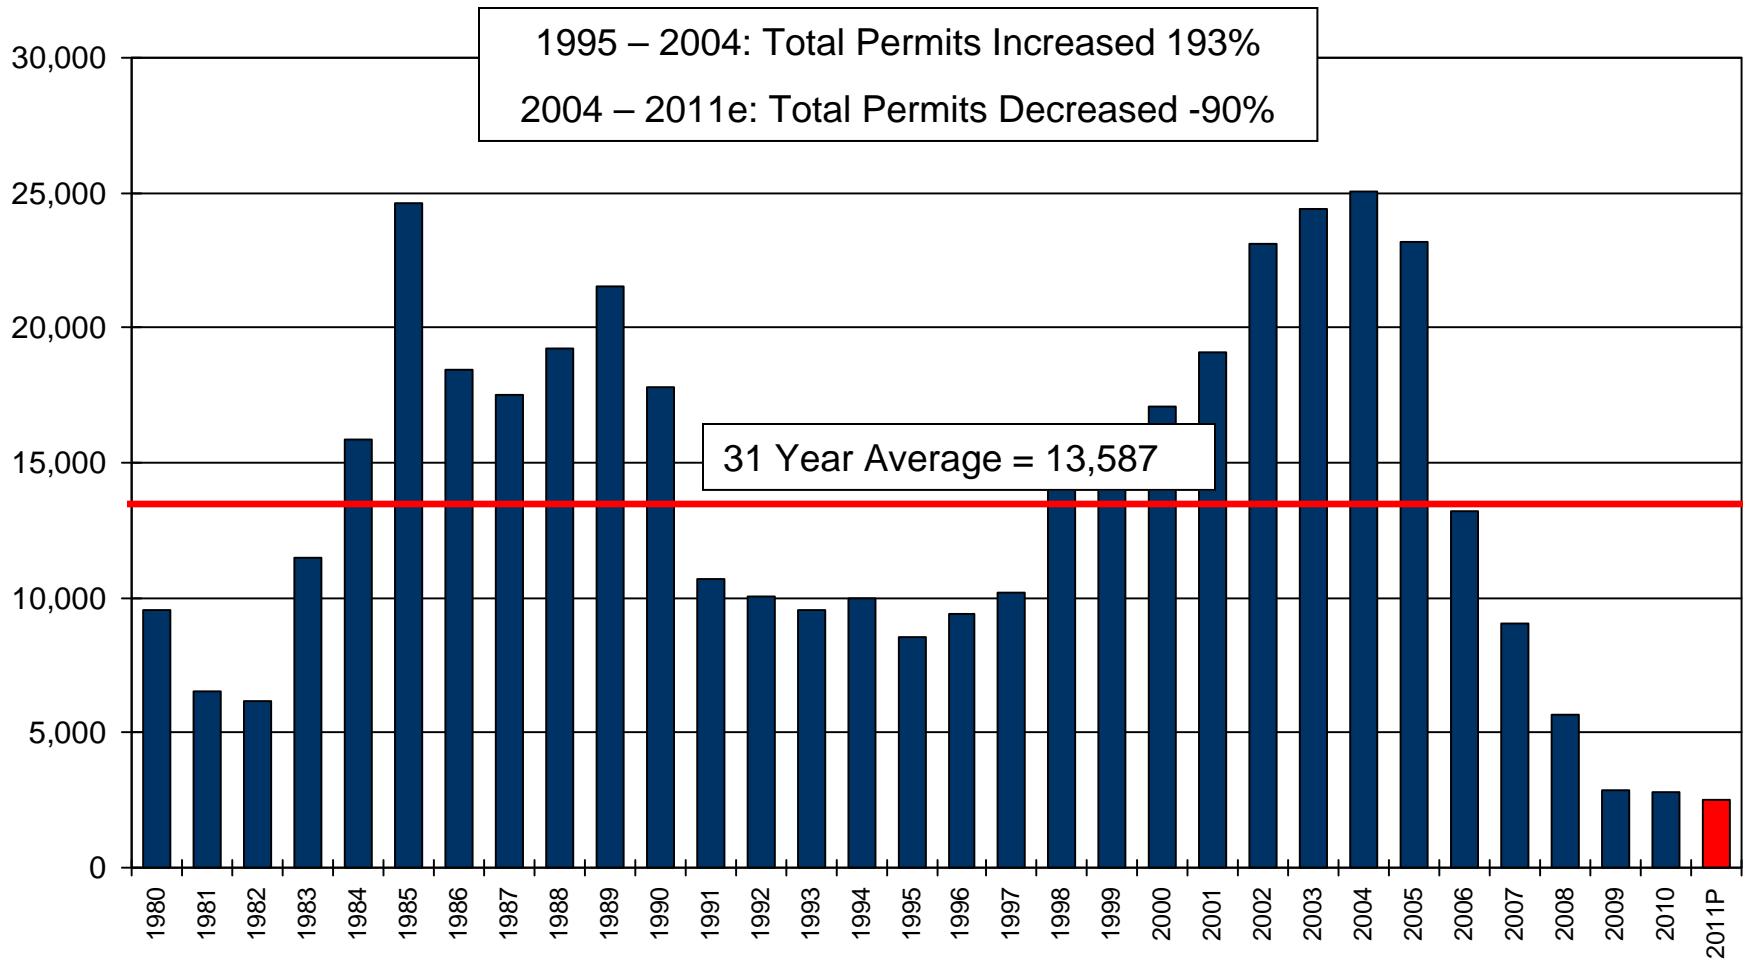

Sacramento Region Building Permits