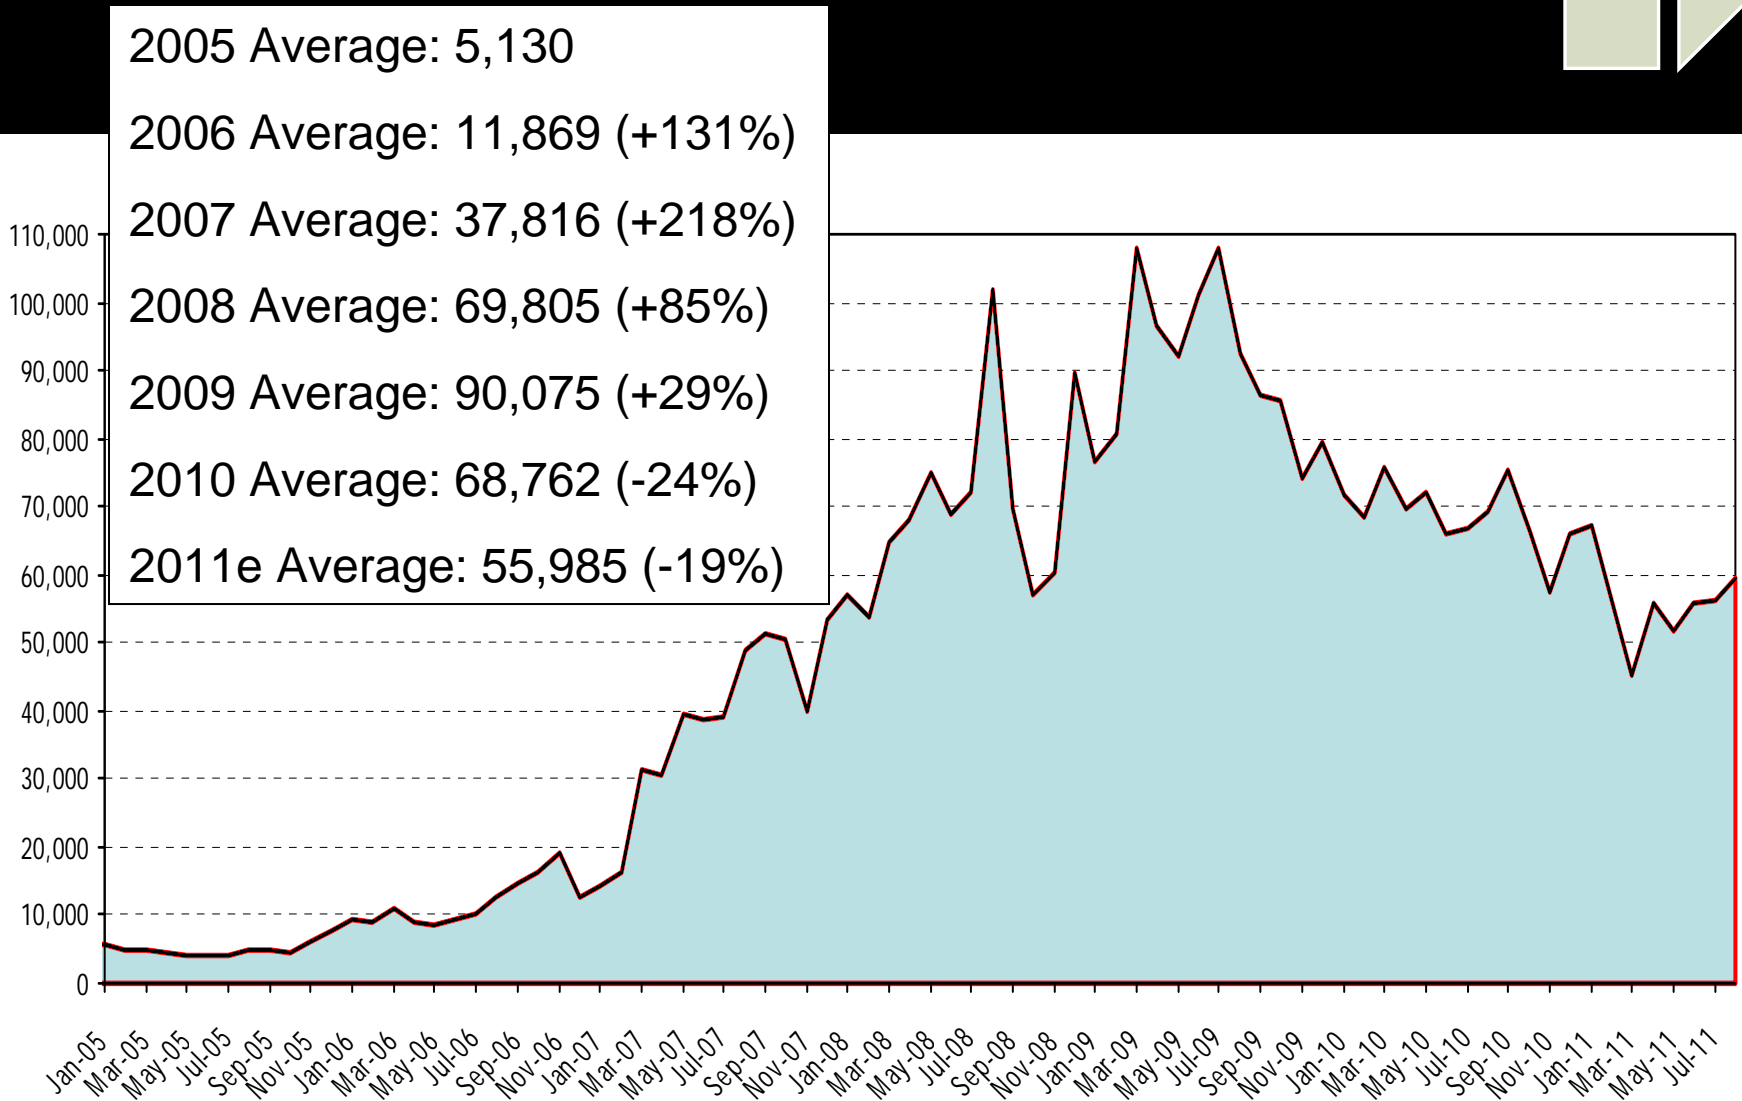

Sacramento Region Average Net New Home Pricing

Sacramento Region New Home Inventory

Source: The Gregory Group New Home Database

Sales by Price Range

California Foreclosures

the gregory group

Real Estate Information and Consulting Services