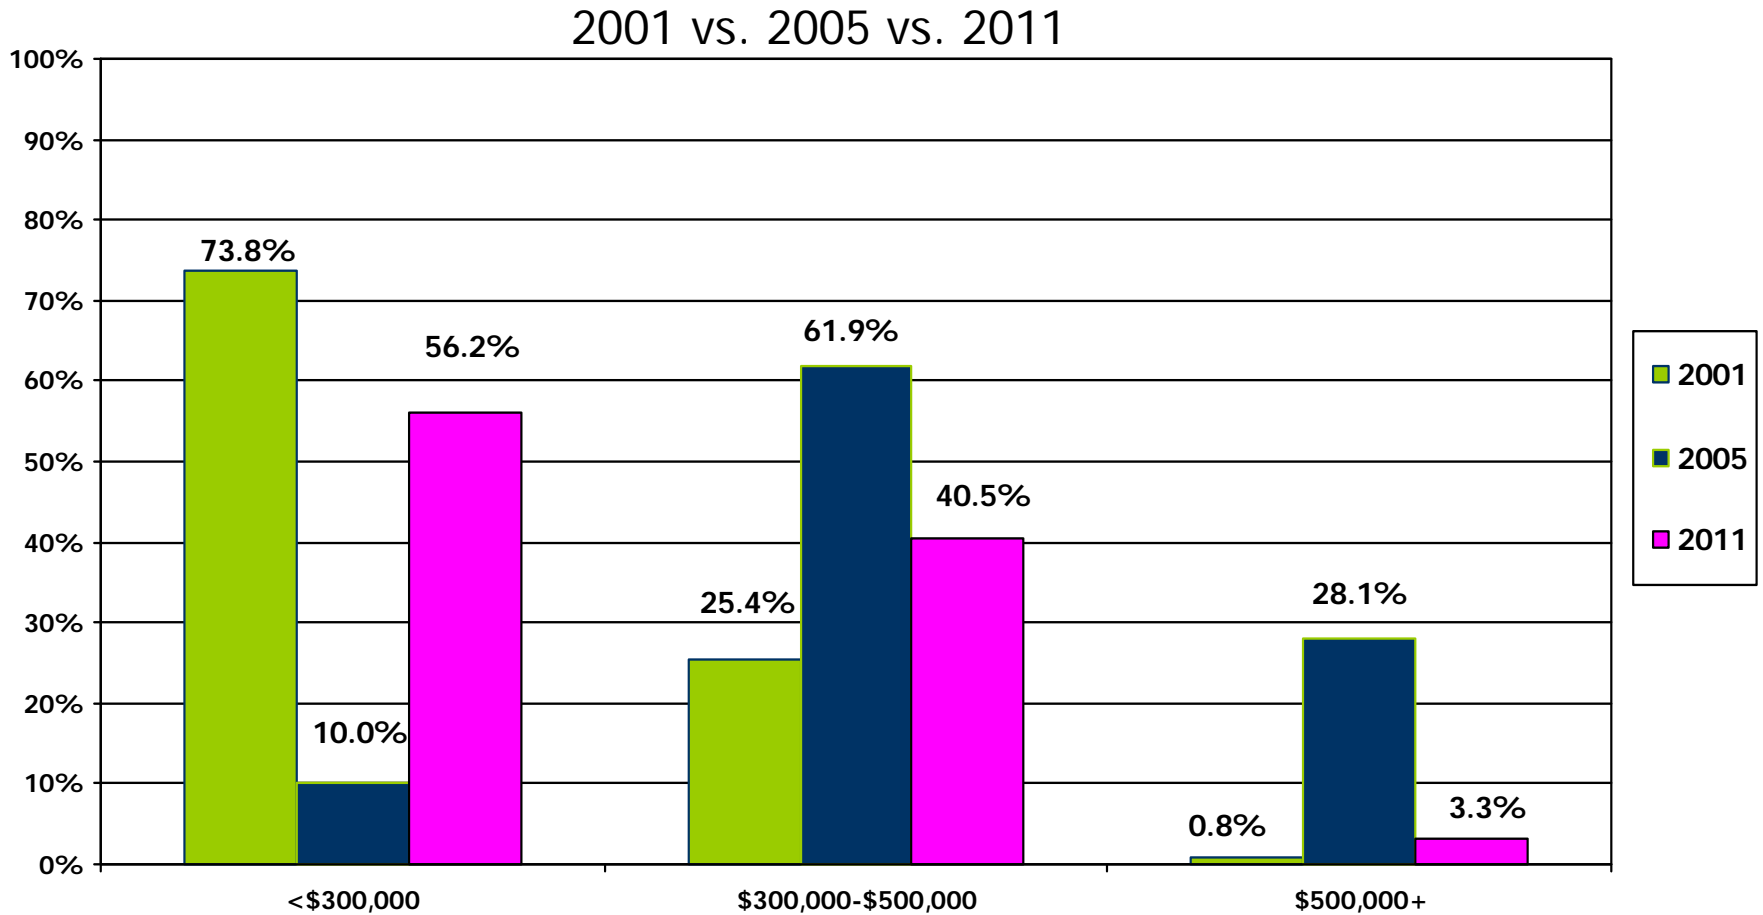

Sacramento Region Average Net New Home Pricing

Sacramento Region New Home Inventory

Source: The Gregory Group New Home Database

Sales by Price Range

California Foreclosures

the gregory group

Real Estate Information and Consulting Services