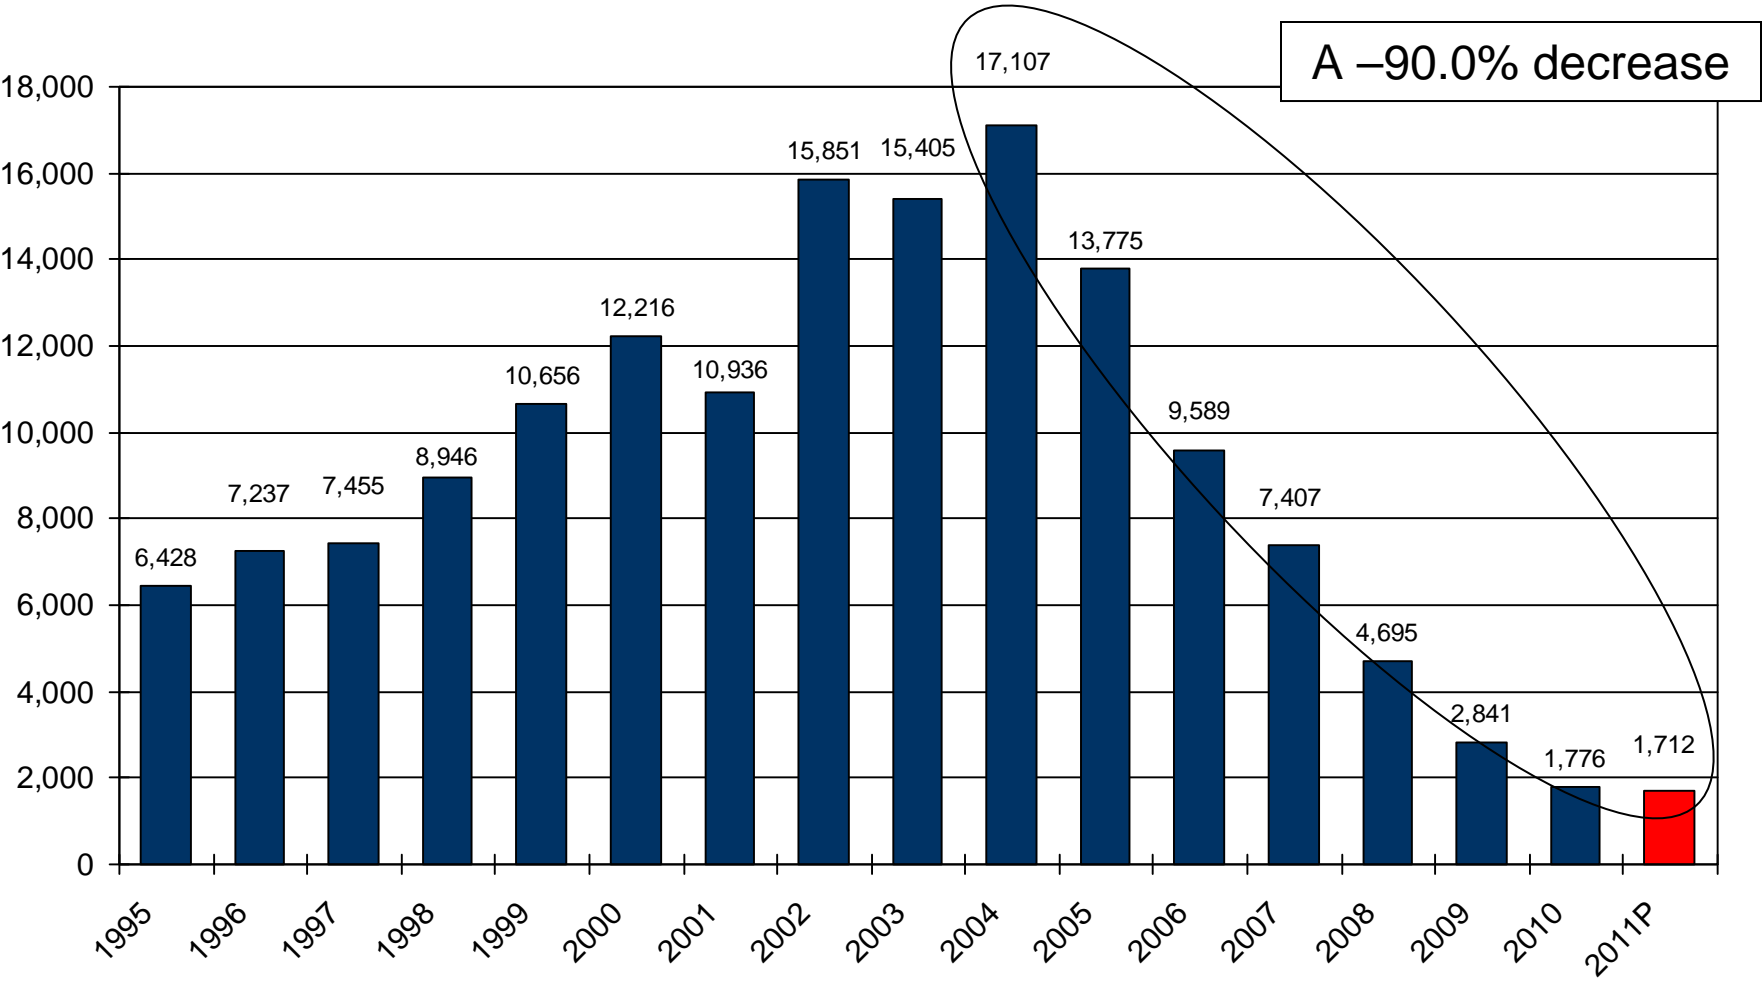

Sacramento Region New Home Sales

Source: The Gregory Group New Home Database