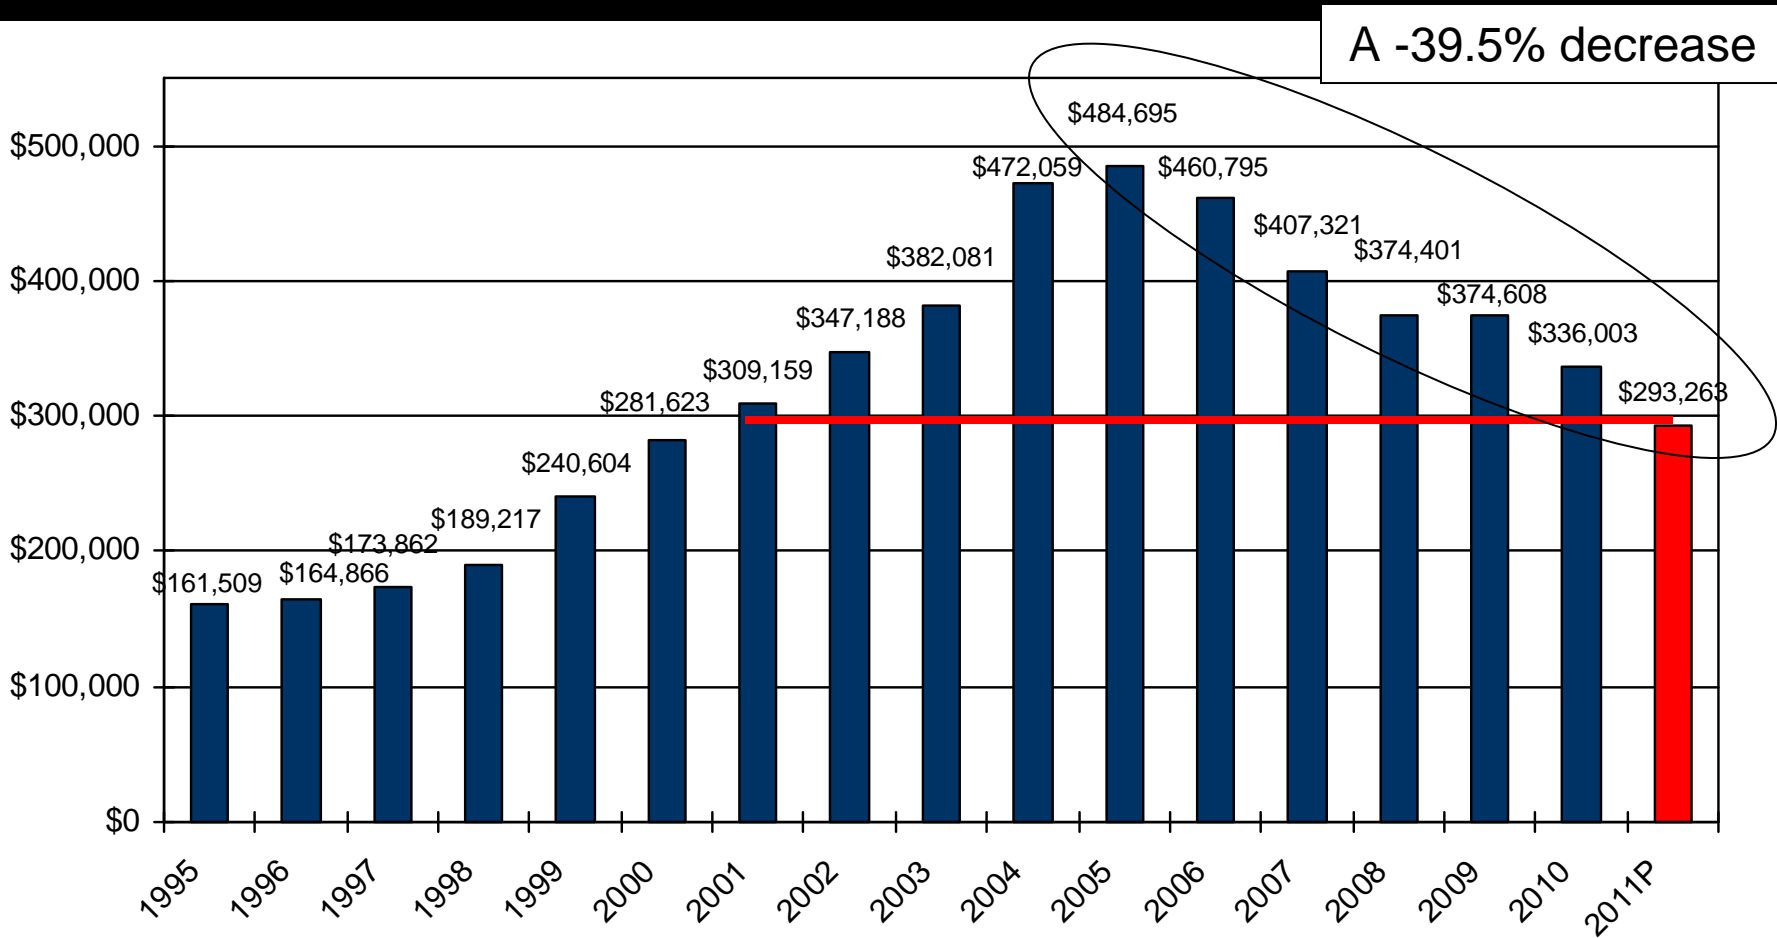

Sacramento Region Average Net New Home Pricing

Sacramento Region New Home Inventory

Source: The Gregory Group New Home Database

Sales by Price Range

California Foreclosures

the gregory group

Real Estate Information and Consulting Services