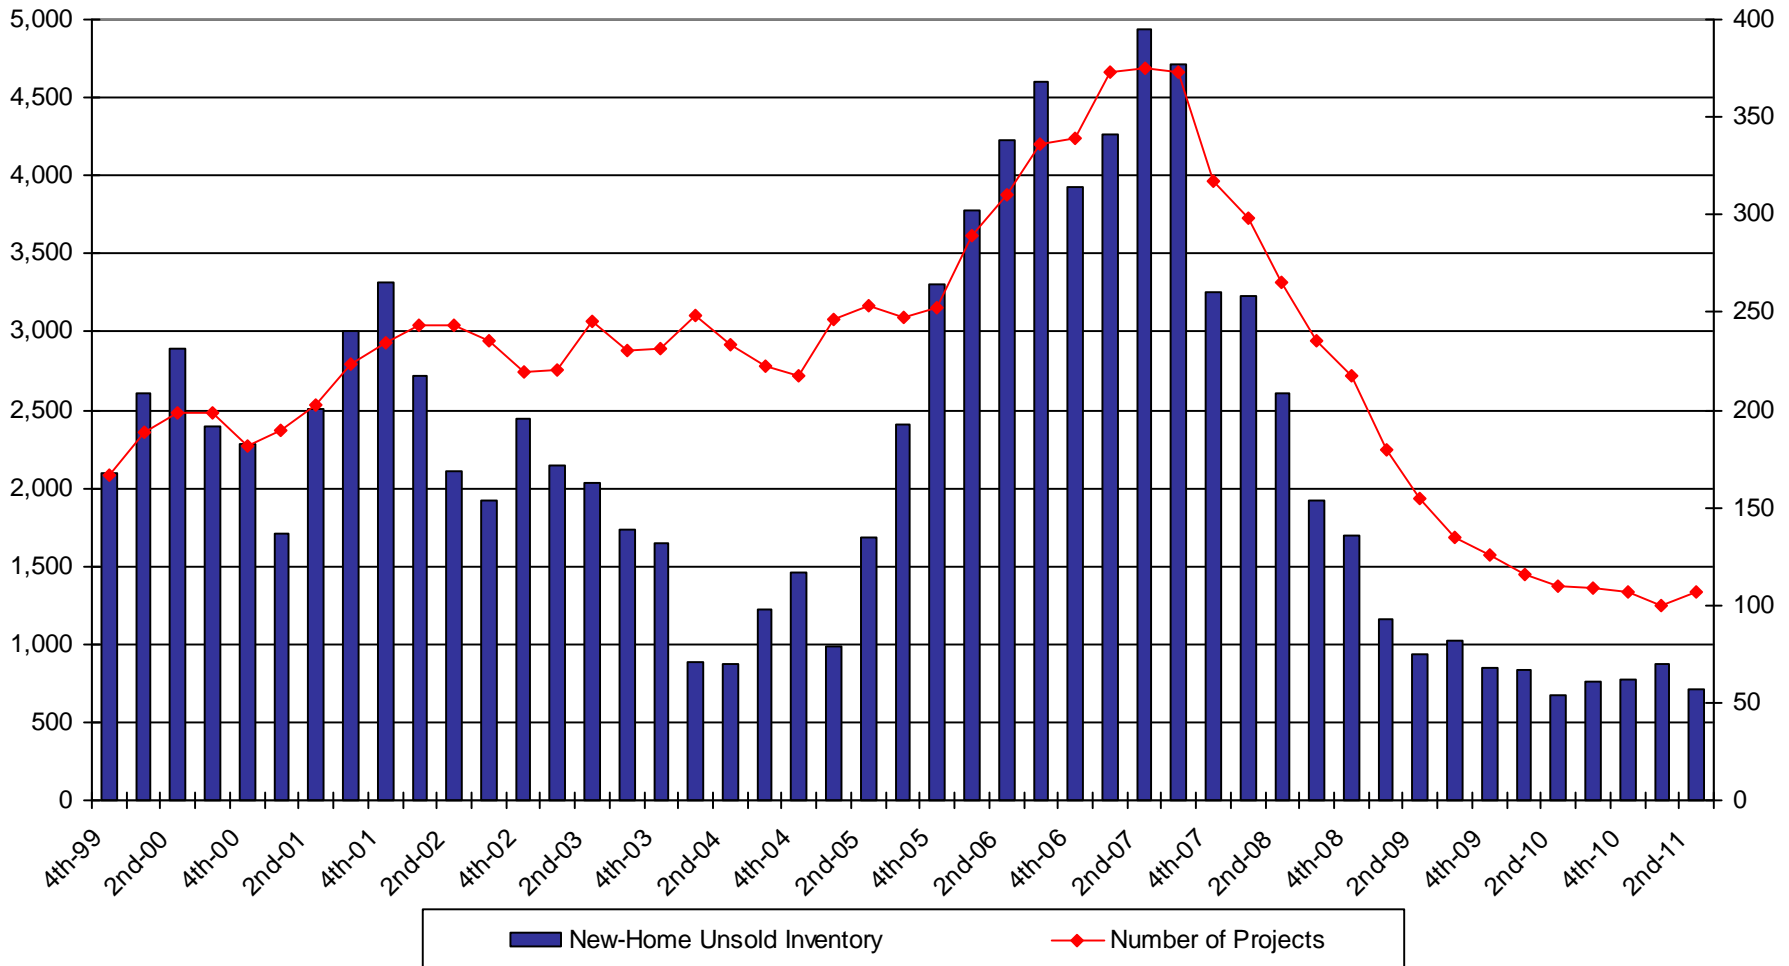

Sacramento Region Average Net New Home Pricing

Sacramento Region New Home Inventory

Source: The Gregory Group New Home Database

Sales by Price Range

California Foreclosures

the gregory group

Real Estate Information and Consulting Services